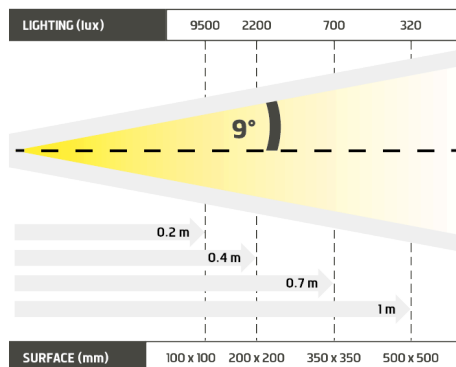

in confined spaces. It can be submitted to very high production rates. Everything in the TSPOT 1 has been studied for a simple and efficient use.

Distance	0.2m		0.4m		0.7m		1m	
TSPOT1-WHI	9500 lux	100 x 100 mm	2200 lux	200 x 200 mm	700 lux	350 x 350 mm	320 lux	500 x 500 mm

Minimum guaranteed values (white lighting measures)

DIRECT LIGHTING

DIRECT INCLINED LIGHTING

DARKFIELD LIGHTING

TECHNICAL SPECIFICATIONS

Electronics	
Power supply	24 VDC +/-10%
Functioning mode	Continuous or strobe according to wiring
Maximum rising time	1.5ms
Maximum falling time	1ms
Wiring	M12 4 poles male connector
Max. Consumption	2W
Optics	
Colour	White, Red, Green, Blue
Number of Leds	1
Lens by default	$\pm 9^\circ$
Mechanics	
Dimensions	23 x 20 x 13 mm
Weight (g)	70 g with power supply
Body materials	Black anodized aluminum
Fixing	2 holes for CHC M3 screws (not provided)
Environment	
Operating temperature	0 - 40°C
Storage temperature	0 - 60°C
IP protection	IP 40
Labels	RoHS-CE-DEEE