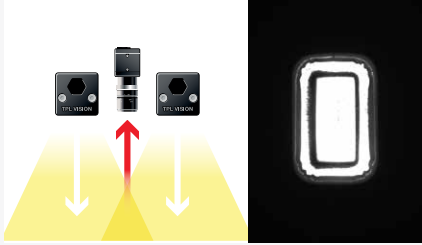

- ✓ Powerful and compact,
- ✓ autonomous,
- ✓ continuous or strobe modes.

The TSPOT 1 is a very powerful compact spot. Among TPL Vision's products, it belongs to the easy-to-use family : equipped with its own power supply with current control, it can be easily set up. Its powerful led, in directive intense or diffuse lighting, enables controls

Minimum guaranteed values (white lighting measures)

DIRECT LIGHTING

DIRECT INCLINED LIGHTING

DARKFIELD LIGHTING

TECHNICAL SPECIFICATIONS

Electronics	
Power supply	24 VDC +/-10%
Functioning mode	Continuous or strobe according to wiring
Maximum rising time	1.5ms
Maximum falling time	1ms
Wiring	M12 4 poles male connector
Max. Consumption	2W
Optics	
Colour	White, Red, Green, Blue
Number of Leds	1
Lens by default	$\pm 9^\circ$
Mechanics	
Dimensions	23 x 20 x 13 mm
Weight (g)	70 g with power supply
Body materials	Black anodized aluminum
Fixing	2 holes for CHC M3 screws (not provided)
Environment	
Operating temperature	0 - 40°C
Storage temperature	0 - 60°C
IP protection	IP 40
Labels	RoHS-CE-DEEE