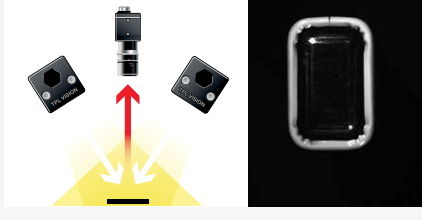

- ✓ Powerful and compact,
- ✓ autonomous,
- ✓ continuous or strobe modes.

The TSPOT 1 is a very powerful compact spot. Among TPL Vision's products, it belongs to the easy-to-use family : equipped with its own power supply with current control, it can be easily set up. Its powerful led, in directive intense or diffuse lighting, enables controls

in confined spaces. It can be submitted to very high production rates. Everything in the TSPOT 1 has been studied for a simple and efficient use.

Distance	0.2m		0.4m		0.7m		1m	
TSPOT1-WHI	9500 lux	100 x 100 mm	2200 lux	200 x 200 mm	700 lux	350 x 350 mm	320 lux	500 x 500 mm

Minimum guaranteed values (white lighting measures)

DIRECT LIGHTING

DIRECT INCLINED LIGHTING

DARKFIELD LIGHTING

TECHNICAL SPECIFICATIONS

Electronics	
Power supply	24 VDC +/-10%
Functioning mode	Continuous or strobe according to wiring
Maximum rising time	1.5ms
Maximum falling time	1ms
Wiring	M12 4 poles male connector
Max. Consumption	2W
Optics	
Colour	White, Red, Green, Blue
Number of Leds	1
Lens by default	$\pm 9^\circ$
Mechanics	
Dimensions	23 x 20 x 13 mm
Weight (g)	70 g with power supply
Body materials	Black anodized aluminum
Fixing	2 holes for CHC M3 screws (not provided)
Environment	
Operating temperature	0 - 40°C
Storage temperature	0 - 60°C
IP protection	IP 40
Labels	RoHS-CE-DEEE