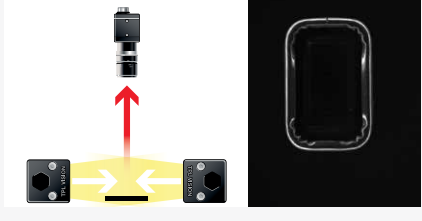

Minimum guaranteed values (white lighting measures)

DIRECT LIGHTING

DIRECT INCLINED LIGHTING

DARKFIELD LIGHTING

TECHNICAL SPECIFICATIONS

Electronics	
Power supply	24 VDC +/-10%
Functioning mode	Continuous or strobe according to wiring
Maximum rising time	1.5ms
Maximum falling time	1ms
Wiring	M12 4 poles male connector
Max. Consumption	2W
Optics	
Colour	White, Red, Green, Blue
Number of Leds	1
Lens by default	$\pm 9^\circ$
Mechanics	
Dimensions	23 x 20 x 13 mm
Weight (g)	70 g with power supply
Body materials	Black anodized aluminum
Fixing	2 holes for CHC M3 screws (not provided)
Environment	
Operating temperature	0 - 40°C
Storage temperature	0 - 60°C
IP protection	IP 40
Labels	RoHS-CE-DEEE